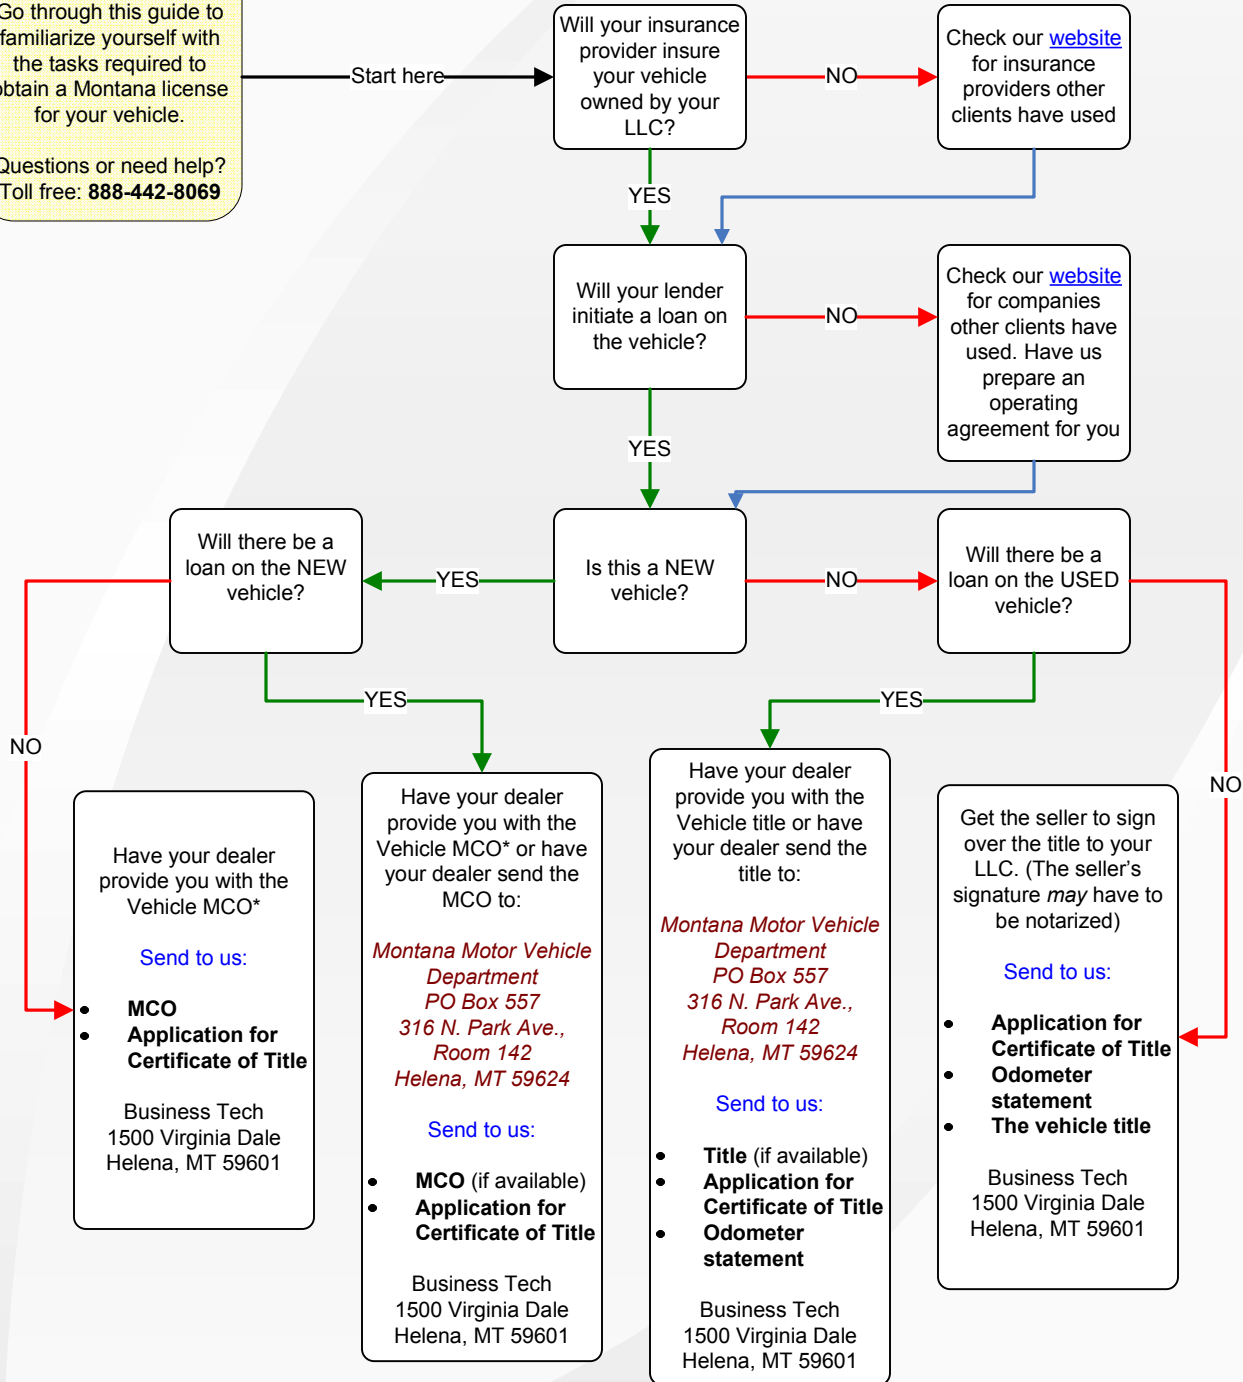

**MontanaCorporate**  
 Montana Vehicle Registration Guide

**Welcome to Montana**

Go through this guide to familiarize yourself with the tasks required to obtain a Montana license for your vehicle.

Questions or need help?  
 Toll free: **888-442-8069**

\*MCO: *Manufacturer's Certificate of Origin*. It certifies where the vehicle was built and is required on new vehicles only.